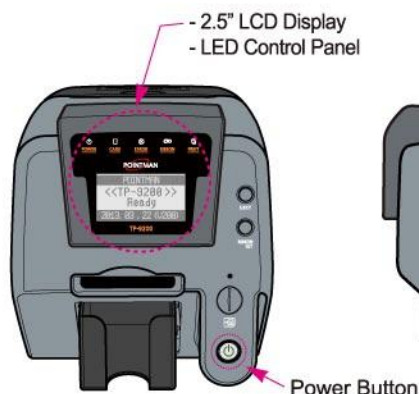

POINTMAN TP-9200 ID CARD PRINTER

PRINTER

- Direct-to-card Dye-sublimation / Resin thermal transfer
- Single or Dual sided printing
- Edge-to Edge printing
- Full-color and monochrome printing capability
- 300 dpi (11.8 dpm), 16.7 Million Color
- 128MB memory

CARD

- Card Type: PVC and composite PVC Cards
- Card Thickness: 0.4mm - 1.2mm card
- Card Format: ISO CR80-ISO 7810 (53.98mm x 85.60mm)
- Capacity
  - Input hopper: 100 cards (0.76mm)
  - Output hopper: 70cards (0.76mm)
  - Manual single feed: 1 card input

CONSUMABLE

Ribbon

- YMCKO: 200 prints/roll
- YMCKO-K: 170 prints/roll
- Half YMCKO: 400 prints/roll
- KO: 500 prints/roll
- Monochrome ribbon: 1000 prints/roll
  - Automatic identification of ribbon type and set up
  - Monochrome ribbon type (Blue, Red, Green, White, Metallic Gold, Metallic Silver)

*Strongly recommended for optimal printing quality, proper printer performance and longest lifespan of your print head.

PRINTING SPEED *under specific condition

- Full-Color Printing
  - Single Side: more than 150 cards / hour
  - Dual Side: more than 100 cards / hour
- Mono printing
  - 700 cards / hour

OPTIONAL ENCODING

- Magnetic Stripe encoding
  - ISO7811 (Track 1,2,3)
  - Coercivity: Hico & LoCo
- Contact smart card encoding
  - ISO7816
  - EMV Level 1 (PS/SC, serial) and PBOC 3.0 certified
- Contactless smart card encoding
  - ISO14443 A/B, ISO15693, Mifare

INTERFACE

- USB2.0 (High-Speed)
- Built in 10/100 Ethernet IP Port (optional)

DISPLAY

- 4-line white LCD indicates status of printer
- LEDs notifications of empty/low level ribbon, empty input hopper, error

DRIVER & SOFTWARE

- Operating system
  - Windows Vista, Windows 7 & 8, Windows 2003/ 2008 server
- Software Package
  - "Card Designer" for Easy Printing
- Font
  - True Type Fonts via Windows Drivers

OPERATING ENVIRONMENT

- Min / Max operating temperature (5 / 40°C)
- Humidity: 20% to 65% non-condensing
- Min/max storage temperature (-10 / 60 °C)
- Storage humidity: 20% to 70% non-condensing

CERTIFICATION

- FCC Class A,
- CE (EN 55022 Class A, EN 55024), CCC, KCC
- ENERGY STAR
- RoHS

POWER

- Input: AC 100V~240V, 50/60hz
- Output: DC 24V, 3.75

PACKAGING CONTENT

- Printer
- User manual
- CD-ROM (driver, software and user manual)
- USB printer cable
- Cleaning roller and card (CR-80)
- Power supply and cord

PRINTER DIMENSION AND WEIGHT

- Single: 403 (L) X 192 (W) X 202 (H)mm
- Dual: 471 (L) X 192 (W) X 202 (H)mm
- Weight Single: 5.5 kg / Dual: 6.5kg

CLEANING KIT (sold separately)

- Standard Kit (T-Card 2 pcs, CR-80 Cleaning Card 2pcs, Alcohol Swab 3 pcs)
- Advanced Kit (T-card 3pcs, CR-80 Cleaning Card 5pcs, Alcohol Swab 7 pcs, Thermal Cleaning Pen 1 pcs)
- CR-80 Cleaning Card, Thermal Print Head Cleaning Pen

WARRANTY

- Printer 2-years
- Printer Head 2-years

Tel. (57-1) 359-41-63/80
Cel. (57) 315-331-73-28
ventas@mcnetic.com.co
www.mcnetic.com.co

McNETIC

Negocios Estratégicos de Tecnología Informática de Colombia