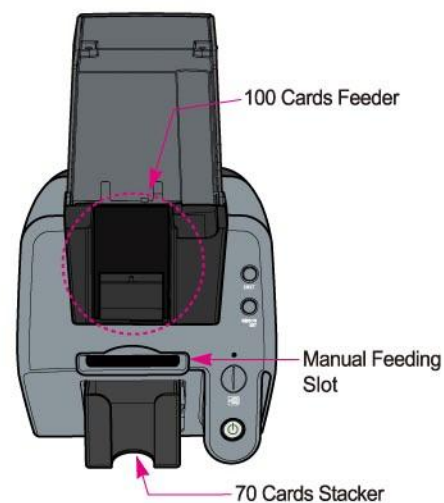

POINTMAN TP-9200 ID CARD PRINTER

PRINTER

- Direct-to-card Dye-sublimation / Resin thermal transfer
- Single or Dual sided printing
- Edge-to Edge printing
- Full-color and monochrome printing capability
- 300 dpi (11.8 dpm), 16.7 Million Color
- 128MB memory

CARD

- Card Type: PVC and composite PVC Cards
- Card Thickness: 0.4mm - 1.2mm card
- Card Format: ISO CR80-ISO 7810 (53.98mm x 85.60mm)
- Capacity
  - Input hopper: 100 cards (0.76mm)
  - Output hopper: 70cards (0.76mm)
  - Manual single feed: 1 card input

CONSUMABLE

Ribbon

- YMCKO: 200 prints/roll
- YMCKO-K: 170 prints/roll
- Half YMCKO: 400 prints/roll
- KO: 500 prints/roll
- Monochrome ribbon: 1000 prints/roll
  - Automatic identification of ribbon type and set up
  - Monochrome ribbon type (Blue, Red, Green, White, Metallic Gold, Metallic Silver)

*Strongly recommended for optimal printing quality, proper printer performance and longest lifespan of your print head.

PRINTING SPEED *under specific condition

- Full-Color Printing
  - Single Side: more than 150 cards / hour
  - Dual Side: more than 100 cards / hour
- Mono printing
  - 700 cards / hour

OPTIONAL ENCODING

- Magnetic Stripe encoding
  - ISO7811 (Track 1,2,3)
  - Coercivity: Hico & LoCo
- Contact smart card encoding
  - ISO7816
  - EMV Level 1 (PS/SC, serial) and PBOC 3.0 certified
- Contactless smart card encoding
  - ISO14443 A/B, ISO15693, Mifare

INTERFACE

- USB2.0 (High-Speed)
- Built in 10/100 Ethernet IP Port (optional)

DISPLAY

- 4-line white LCD indicates status of printer
- LEDs notifications of empty/low level ribbon, empty input hopper, error

DRIVER & SOFTWARE

- Operating system
  - Windows Vista, Windows 7 & 8, Windows 2003/ 2008 server
- Software Package
  - "Card Designer" for Easy Printing
- Font
  - True Type Fonts via Windows Drivers

OPERATING ENVIRONMENT

- Min / Max operating temperature (5 / 40°C)
- Humidity: 20% to 65% non-condensing
- Min/max storage temperature (-10 / 60 °C)
- Storage humidity: 20% to 70% non-condensing

CERTIFICATION

- FCC Class A,
- CE (EN 55022 Class A, EN 55024), CCC, KCC
- ENERGY STAR
- RoHS

POWER

- Input: AC 100V~240V, 50/60hz
- Output: DC 24V, 3.75

PACKAGING CONTENT

- Printer
- User manual
- CD-ROM (driver, software and user manual)
- USB printer cable
- Cleaning roller and card (CR-80)
- Power supply and cord

PRINTER DIMENSION AND WEIGHT

- Single: 403 (L) X 192 (W) X 202 (H)mm
- Dual: 471 (L) X 192 (W) X 202 (H)mm
- Weight Single: 5.5 kg / Dual: 6.5kg

CLEANING KIT (sold separately)

- Standard Kit (T-Card 2 pcs, CR-80 Cleaning Card 2pcs, Alcohol Swab 3 pcs)
- Advanced Kit (T-card 3pcs, CR-80 Cleaning Card 5pcs, Alcohol Swab 7 pcs, Thermal Cleaning Pen 1 pcs)
- CR-80 Cleaning Card, Thermal Print Head Cleaning Pen

WARRANTY

- Printer 2-years
- Printer Head 2-years

Tel. (57-1) 359-41-63/80
Cel. (57) 315-331-73-28
ventas@mcnetic.com.co
www.mcnetic.com.co

McNETIC

Negocios Estratégicos de Tecnología Informática de Colombia