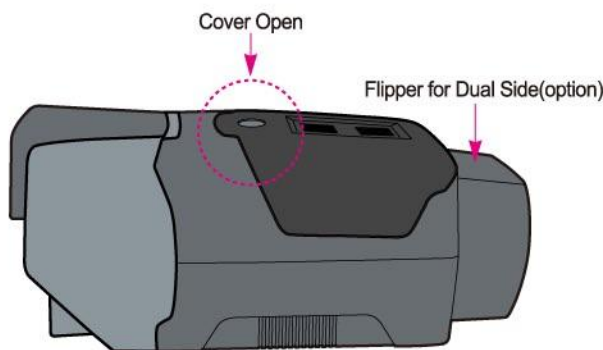

POINTMAN TP-9200 ID CARD PRINTER

PRINTER

- Direct-to-card Dye-sublimation / Resin thermal transfer
- Single or Dual sided printing
- Edge-to Edge printing
- Full-color and monochrome printing capability
- 300 dpi (11.8 dpm), 16.7 Million Color
- 128MB memory

CARD

- Card Type: PVC and composite PVC Cards
- Card Thickness: 0.4mm - 1.2mm card
- Card Format: ISO CR80-ISO 7810 (53.98mm x 85.60mm)
- Capacity
  - Input hopper: 100 cards (0.76mm)
  - Output hopper: 70cards (0.76mm)
  - Manual single feed: 1 card input

CONSUMABLE

Ribbon

- YMCKO: 200 prints/roll
- YMCKO-K: 170 prints/roll
- Half YMCKO: 400 prints/roll
- KO: 500 prints/roll
- Monochrome ribbon: 1000 prints/roll
  - Automatic identification of ribbon type and set up
  - Monochrome ribbon type (Blue, Red, Green, White, Metallic Gold, Metallic Silver)

*Strongly recommended for optimal printing quality, proper printer performance and longest lifespan of your print head.

PRINTING SPEED *under specific condition

- Full-Color Printing
  - Single Side: more than 150 cards / hour
  - Dual Side: more than 100 cards / hour
- Mono printing
  - 700 cards / hour

OPTIONAL ENCODING

- Magnetic Stripe encoding
  - ISO7811 (Track 1,2,3)
  - Coercivity: Hico & LoCo
- Contact smart card encoding
  - ISO7816
  - EMV Level 1 (PS/SC, serial) and PBOC 3.0 certified
- Contactless smart card encoding
  - ISO14443 A/B, ISO15693, Mifare

INTERFACE

- USB2.0 (High-Speed)
- Built in 10/100 Ethernet IP Port (optional)

DISPLAY

- 4-line white LCD indicates status of printer
- LEDs notifications of empty/low level ribbon, empty input hopper, error

DRIVER & SOFTWARE

- Operating system
  - Windows Vista, Windows 7 & 8, Windows 2003/ 2008 server
- Software Package
  - "Card Designer" for Easy Printing
- Font
  - True Type Fonts via Windows Drivers

OPERATING ENVIRONMENT

- Min / Max operating temperature (5 / 40°C)
- Humidity: 20% to 65% non-condensing
- Min/max storage temperature (-10 / 60 °C)
- Storage humidity: 20% to 70% non-condensing

CERTIFICATION

- FCC Class A,
- CE (EN 55022 Class A, EN 55024), CCC, KCC
- ENERGY STAR
- RoHS

POWER

- Input: AC 100V~240V, 50/60hz
- Output: DC 24V, 3.75

PACKAGING CONTENT

- Printer
- User manual
- CD-ROM (driver, software and user manual)
- USB printer cable
- Cleaning roller and card (CR-80)
- Power supply and cord

PRINTER DIMENSION AND WEIGHT

- Single: 403 (L) X 192 (W) X 202 (H)mm
- Dual: 471 (L) X 192 (W) X 202 (H)mm
- Weight Single: 5.5 kg / Dual: 6.5kg

CLEANING KIT (sold separately)

- Standard Kit (T-Card 2 pcs, CR-80 Cleaning Card 2pcs, Alcohol Swab 3 pcs)
- Advanced Kit (T-card 3pcs, CR-80 Cleaning Card 5pcs, Alcohol Swab 7 pcs, Thermal Cleaning Pen 1 pcs)
- CR-80 Cleaning Card, Thermal Print Head Cleaning Pen

WARRANTY

- Printer 2-years
- Printer Head 2-years

Tel. (57-1) 359-41-63/80
Cel. (57) 315-331-73-28
ventas@mcnetic.com.co
www.mcnetic.com.co

McNETIC

Negocios Estratégicos de Tecnología Informática de Colombia